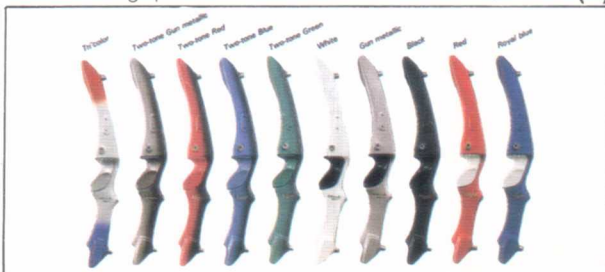

PRICES

YB40	SX Bow	£276.50 (E)
YB40A	Limbs only	£174.50 (C)
YB32	Grip only	£ 5.06 (A)

(These grips fit Alpha Ex also. Low, medium, high & MX as above).

PRICES EOLLA BOWS

HANDLES

- YB15H Standard colour handle
- YB16H 2 tone colour handle
- YB14H 3 colour handle

£204.96 (E)
£236.60 (E)
£247.07 (E)

LIMBS

- YB15A Standard lamina glass limbs
- YB16A Carbon graphite limbs
- YB17A Ceramics carbon limbs

£293.54 (E)
£392.54 (E)
£470.04 (E)

ACCESSORIES

- YB13 Eolla grips

£ 5.06 (A)