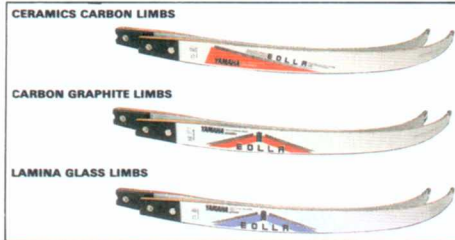

Quicks EOLLA and ALPHA SX BOWS

(Full Yamaha Brochure available on request)

By YAMAHA

Yamaha's Super New Top Tournament Eolla Bow — designed to minimise vibration in the handle. New limbs with enhanced shooting characteristics.

Draw weight (Draw weight: measured at 26" from pivot point)

Bow Length	Combination		"EOLLA" Ceramics Carbon, Carbon Graphite, Lamina Glass
	Handle	Limb	
64"	Short	Short	30-43 lbs.
66"		Medium	30-49 lbs.
(68")		Long	35-45 lbs.
(66")	Short	Short	29-42 lbs.
68"		Medium	29-48 lbs.
70"	Long	Long	34-44 lbs.

- Grips Eolla Low, medium, high and MX (medium low)
- Master string height: 64" 8 1/4, 66" 8 1/2, 68" 8 3/4, 70" 9"
- Bow weight: (ceramics carbon) 64"/66": 1.43kg, 68": 1.48kg (carbon graphite) 64"/66": 1.48kg, 68": 1.51kg (lamina-glass) 64"/66": 1.48kg, 68": 1.53kg
- Standard equipment: Draw weight adjusters (3 types). MX grip
- Left hand short handle available only.

α-EX BOW

■ α-SX HANDLE

White Peacock blue Flash pink

■ α-SX LIMBS

Draw weight (Draw weight: measured at 26" fro

α-SX	
66"	26, 28, 30, 32, 34, 36, lbs.

- Master string height: 66": 8 1/4
- Bow weight: 1.17kg.
- Standard equipment: MX grip