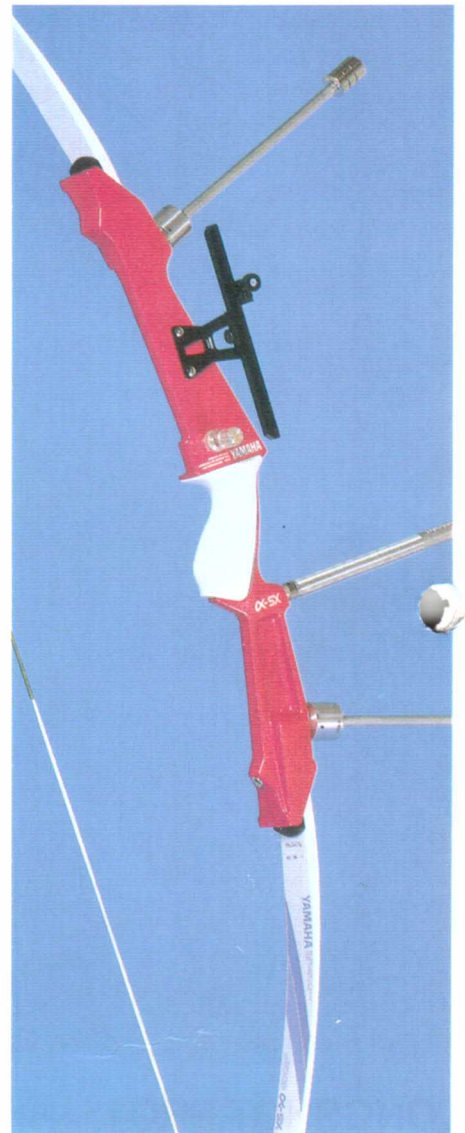

Quicks EOLLA and ALPHA SX BOWS

(Full Yamaha Brochure available on request)

By YAMAHA

Yamaha's Super New Top Tournament Eolla Bow — designed to minimise vibration in the handle. New limbs with enhanced shooting characteristics.

Draw weight (Draw weight: measured at 26" from pivot point)

Bow Length	Combination		"EOLLA" Ceramics Carbon, Carbon Graphite, Lamina Glass
	Handle	Limb	
64"	Short	Short	30-43 lbs.
66"		Medium	30-49 lbs.
(68")		Long	35-45 lbs.
(66")	Short	Short	29-42 lbs.
68"		Medium	29-48 lbs.
70"	Long	Long	34-44 lbs.

- Grips Eolla Low, medium, high and MX (medium low)
- Master string height: 64" 8 1/4, 66" 8 1/2, 68" 8 3/4, 70" 9"
- Bow weight: (ceramics carbon) 64"/66": 1.43kg, 68": 1.48kg (carbon graphite) 64"/66": 1.48kg, 68": 1.51kg (lamina-glass) 64"/66": 1.48kg, 68": 1.53kg
- Standard equipment: Draw weight adjusters (3 types). MX grip
- Left hand short handle available only.

α-EX BOW

■ α-SX HANDLE

White Peacock blue Flash pink

■ α-SX LIMBS

Draw weight (Draw weight: measured at 26" fro

α-SX	
66"	26, 28, 30, 32, 34, 36, lbs.

- Master string height: 66": 8 1/4
- Bow weight: 1.17kg.
- Standard equipment: MX grip