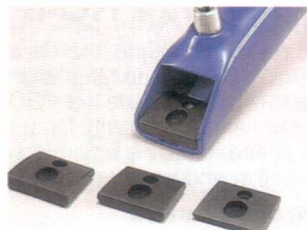

£204.96 (E)
£236.60 (E)
£247.07 (E)

LIMBS

- YB15A Standard lamina glass limbs
- YB16A Carbon graphite limbs
- YB17A Ceramics carbon limbs

£293.54 (E)
£392.54 (E)
£470.04 (E)

ACCESSORIES

- YB13 Eolla grips

£ 5.06 (A)